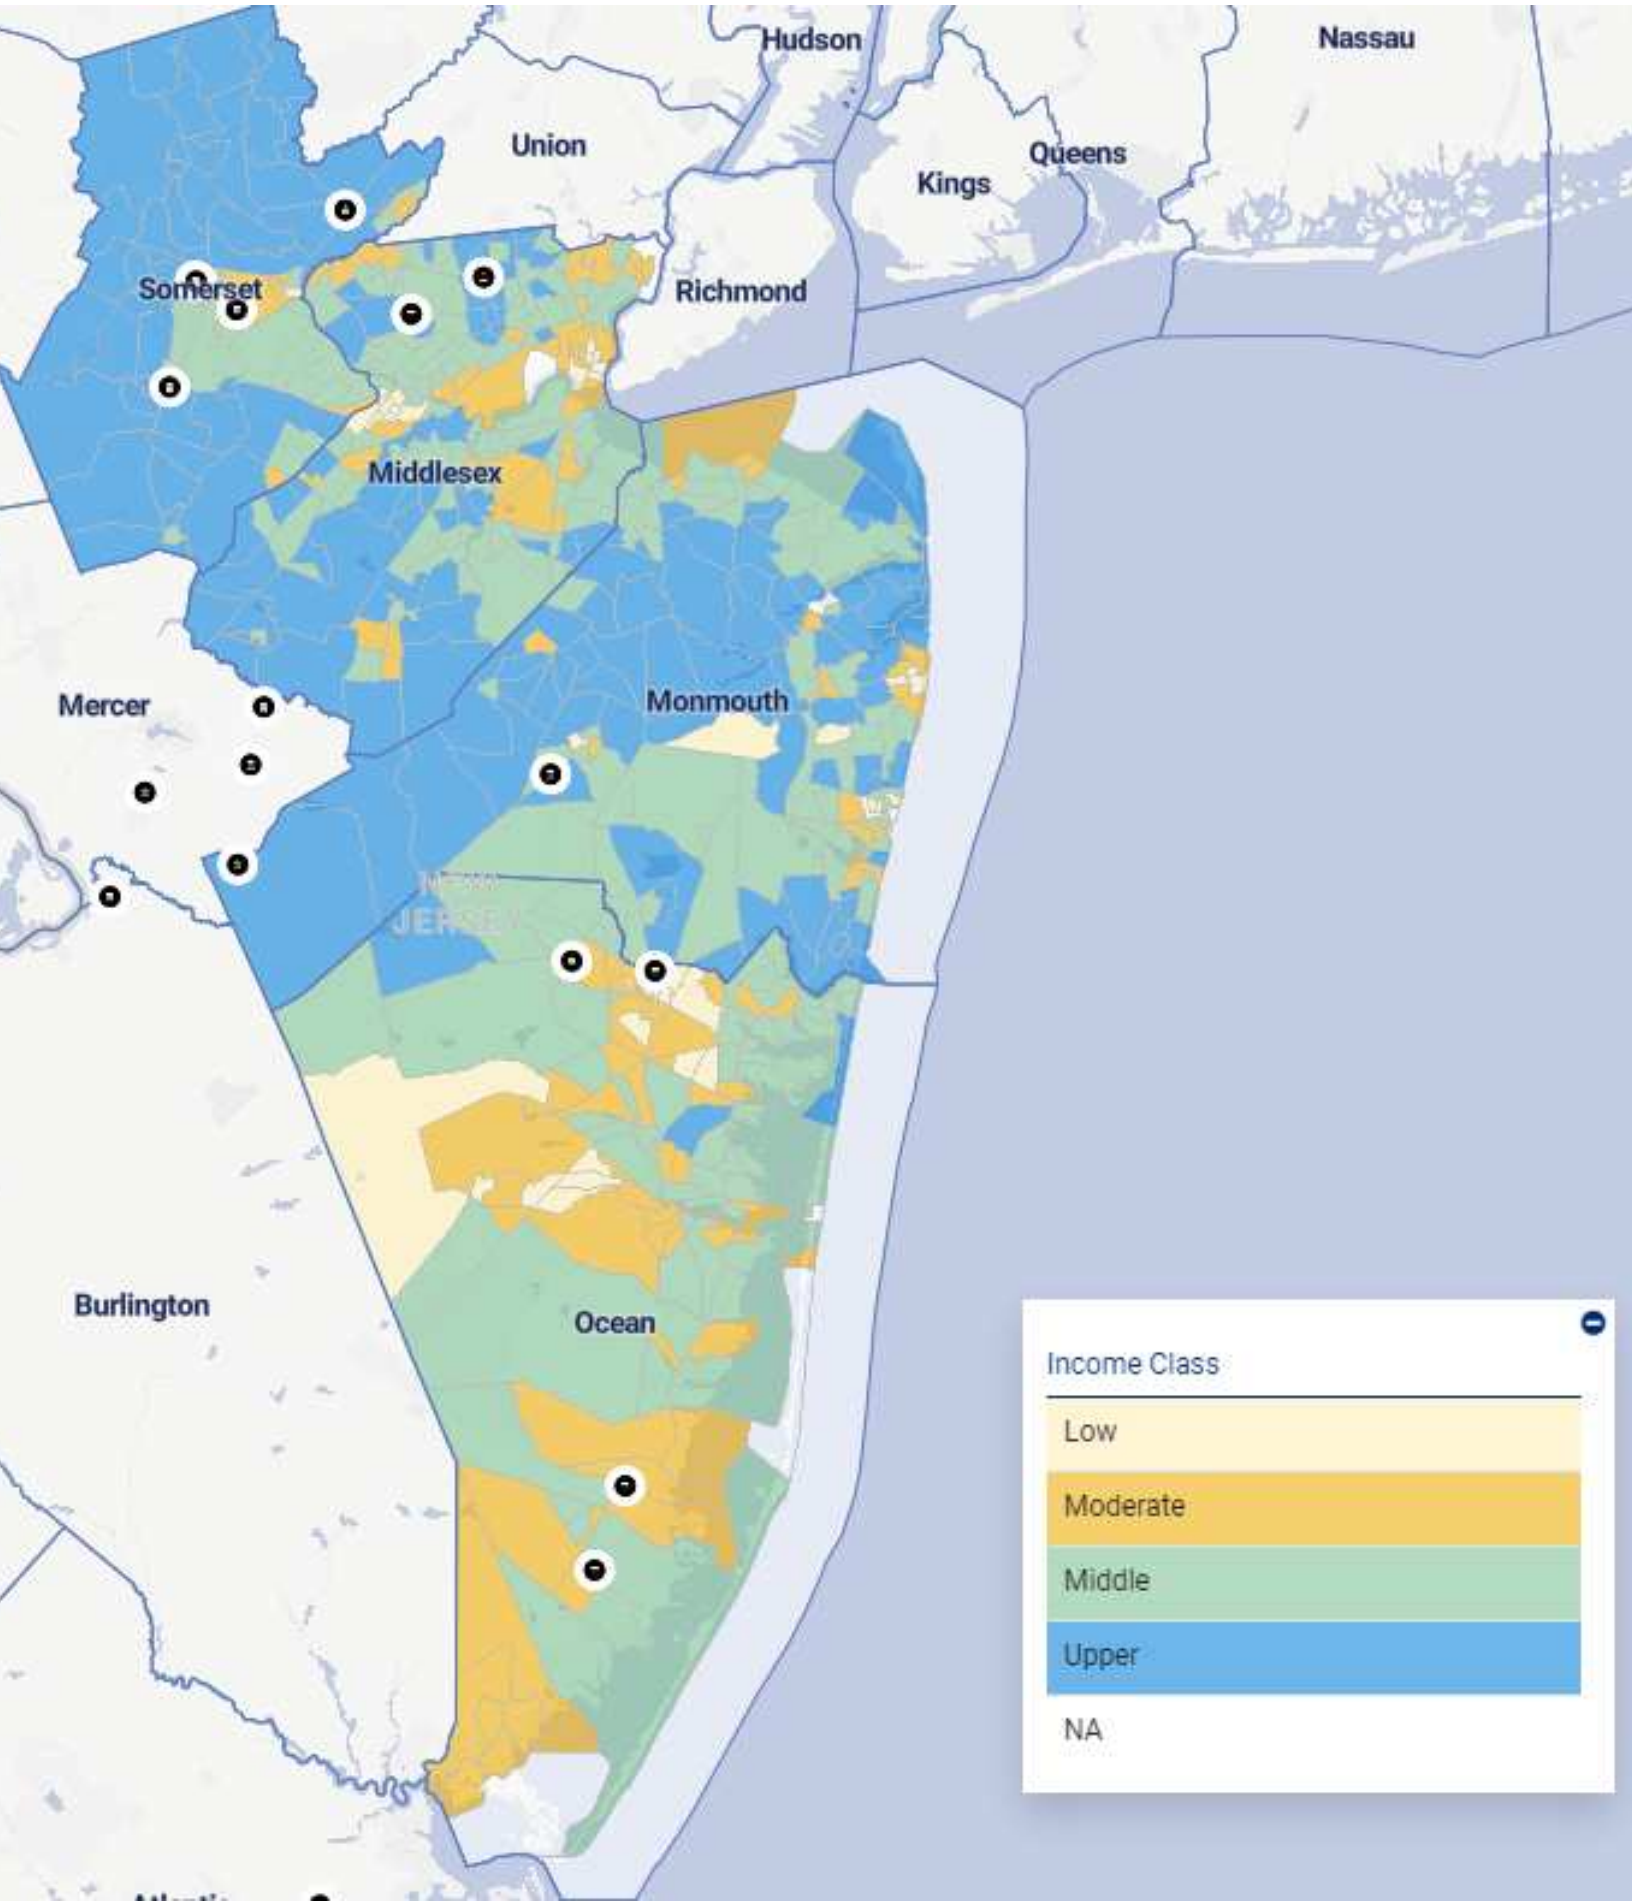

Fulton Bank NA - 2023

Middlesex-Monmouth-Ocean-Somerset NJ

Income Class

Low
Moderate
Middle
Upper
NA