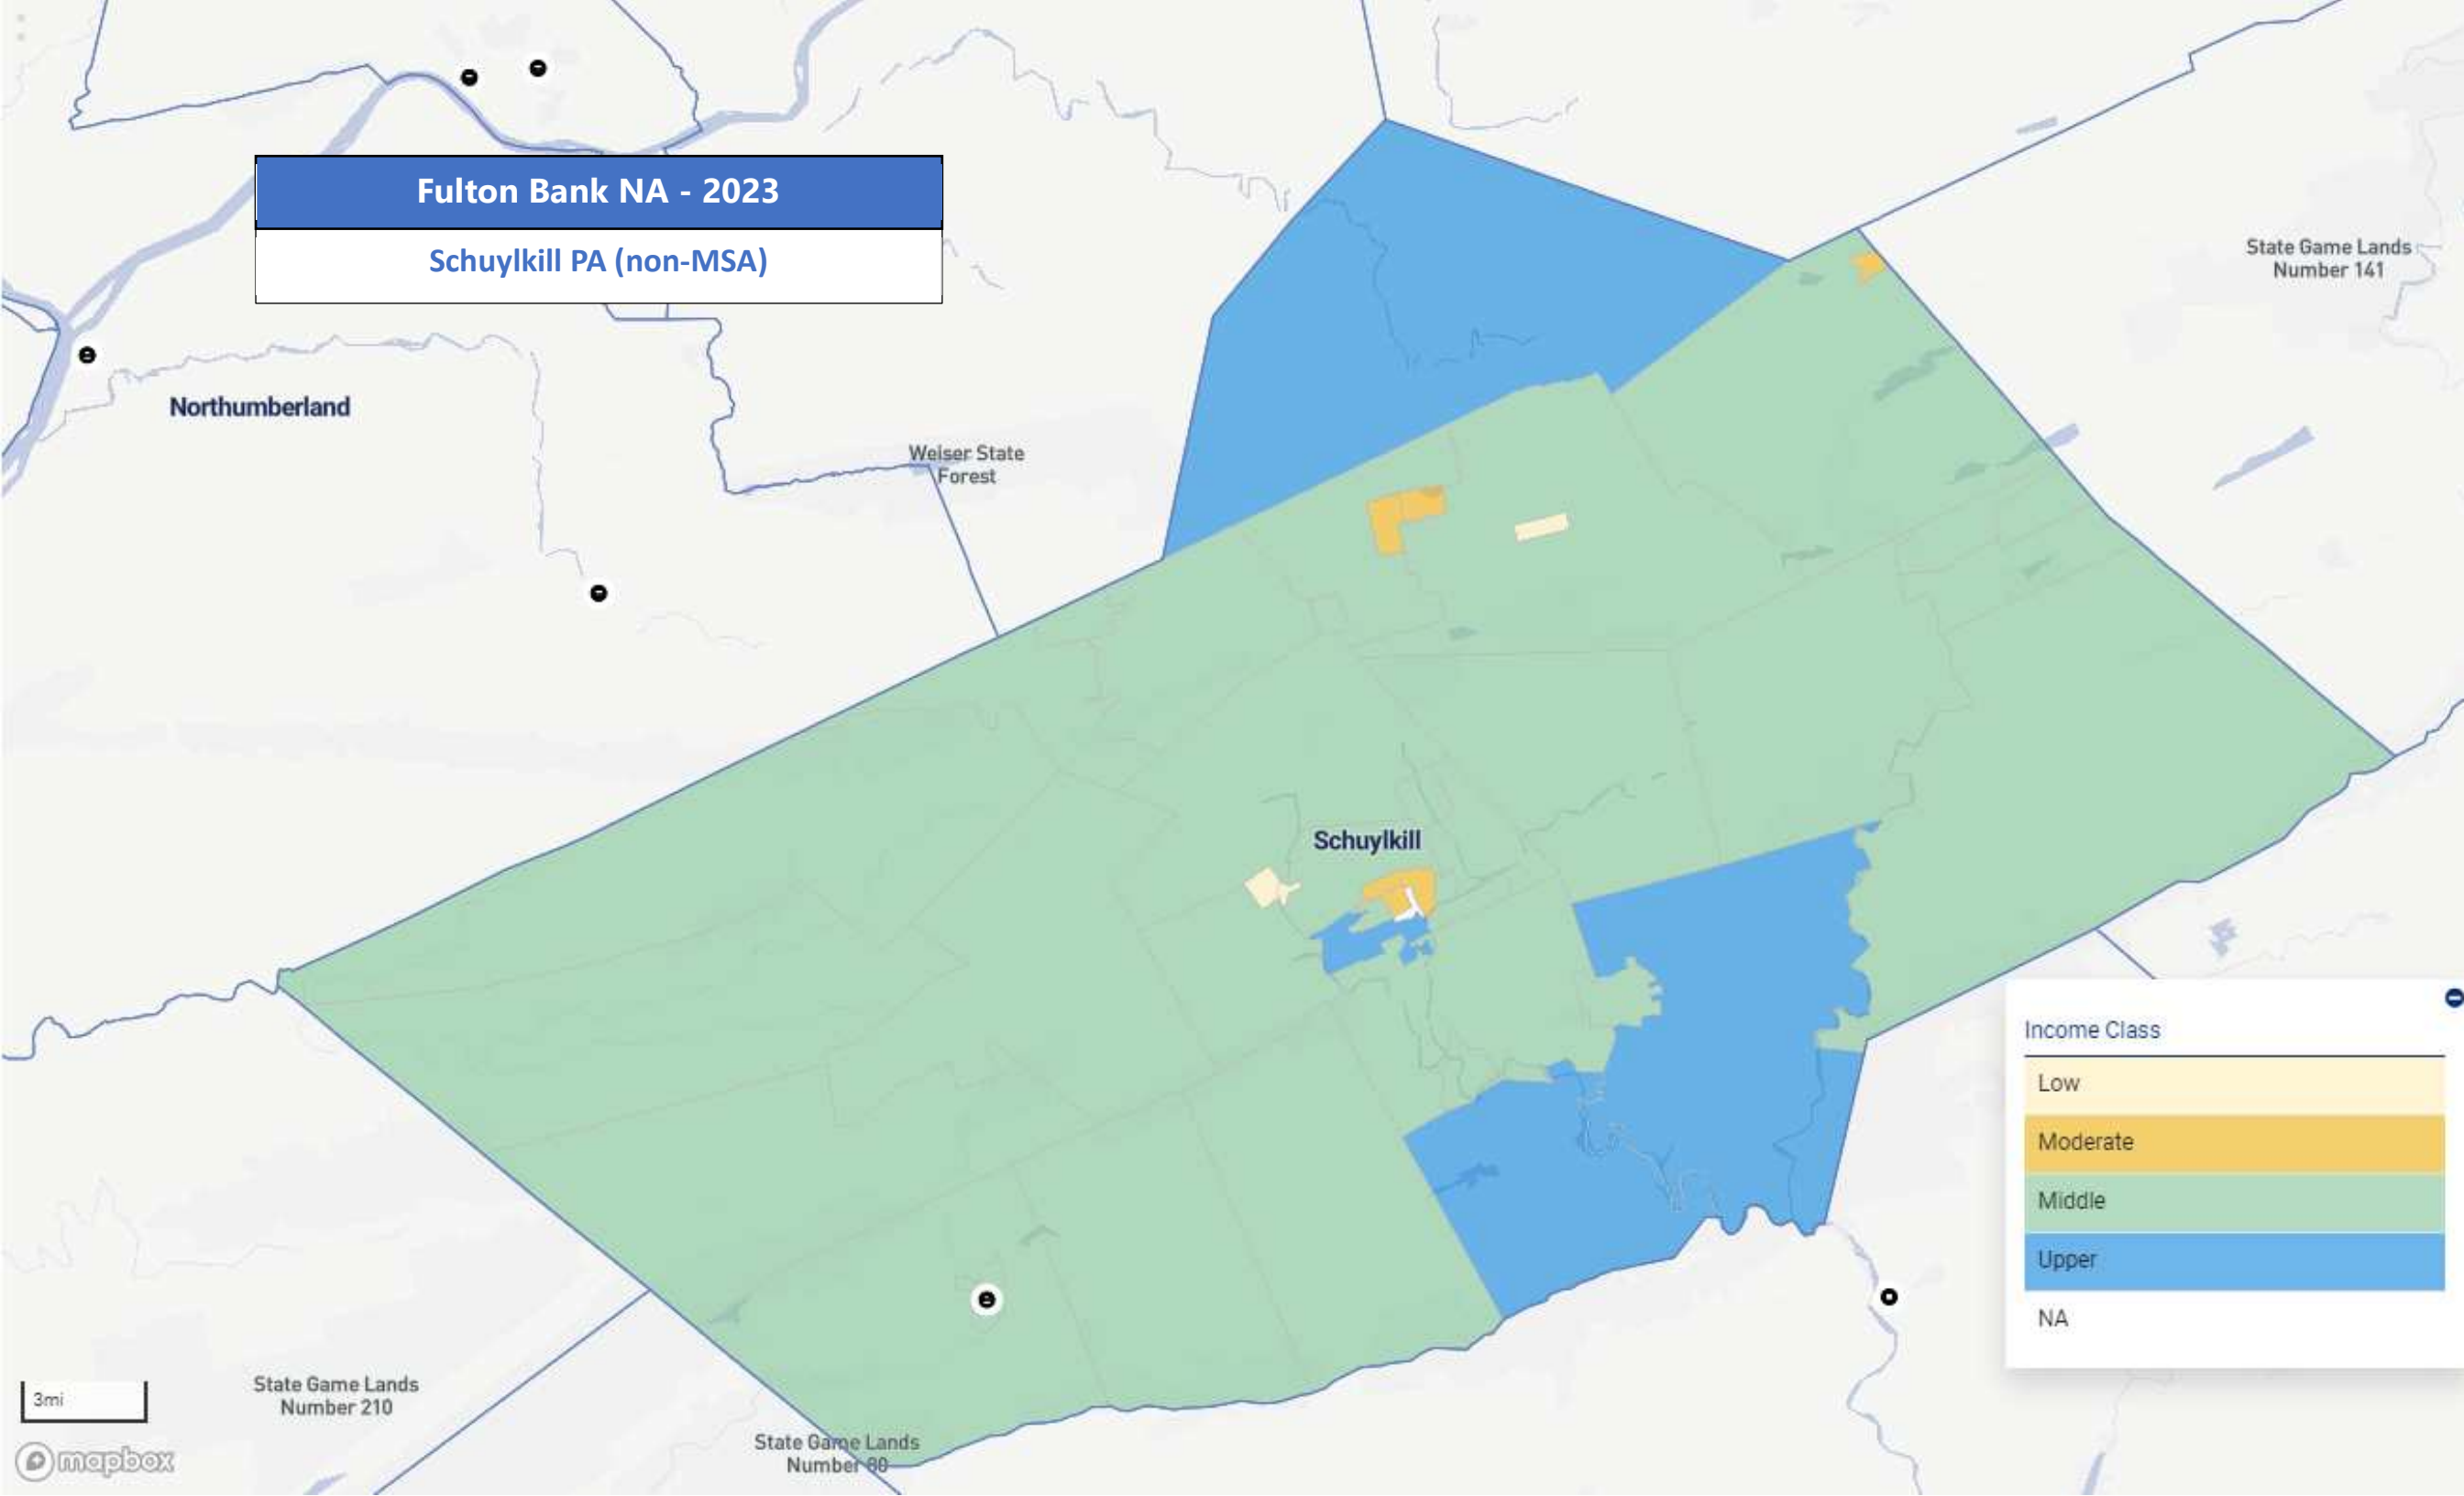

Fulton Bank NA - 2023

Schuylkill PA (non-MSA)

Income Class

Low

Moderate

Middle

Upper

NA

3mi

State Game Lands
Number 210

State Game Lands
Number 80